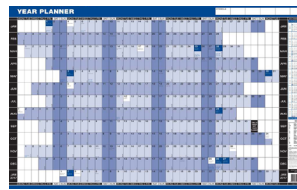

## 2024 DIARIES & PLANNERS

Code	Description	Price	Colour & Quantity		
			Black	Blue	Burgundy
<a href="#">KFA41*</a>	A4 1 Day to a Page 2024	£4.25			
<a href="#">KFA42*</a>	A4 2 Days to a Page 2024	£3.20			
<a href="#">KFA43*</a>	A4 Week to View 2024	£2.49			
<a href="#">KFA41A*</a>	A4 1 Day to a Page Appointment 2024	£4.35			
<a href="#">KFA51*</a>	A5 1 Day to a Page 2024	£2.59			
<a href="#">KFA52*</a>	A5 2 Days to a Page 2024	£1.75			
<a href="#">KFA53*</a>	A5 Week to View 2024	£1.50			
<a href="#">KFA51A*</a>	A5 1 Day to a Page Appointment 2024	£2.69			
<a href="#">KF1BK24</a>	Slim Week to View Portrait 2024	£1.49			
<a href="#">KFYPU24</a>	Year Planner Unmounted 2024	£1.99			
<a href="#">KFYPM24</a>	Year Planner Mounted 2024	£3.99			
<a href="#">KFAHP24</a>	Holiday Planner Unmounted 2024	£2.49			
<a href="#">KFSPU24</a>	Staff Planner Unmounted 2024	£1.99			
<a href="#">KFSPM24</a>	Staff Planner Mounted 2024	£4.59			
<a href="#">KFDT024</a>	Daily Tear Off Calendar 2024	£3.99			